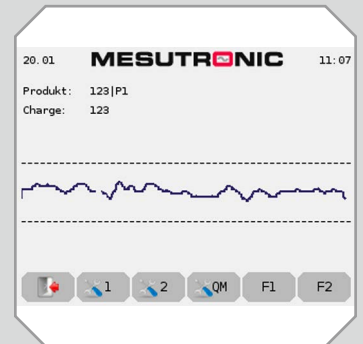

In a few words:

- Digital signal processing for best detection
- Reliable and safe metal detection technology
- Process- and condition monitoring

- Indestructible and maintenance-free construction
- Resistant against external influences
- Highest precision in long-term operation

- Network connectivity and data management
- Password protected user management
- Hygienic Design

Mesutronic Gerätebau GmbH

Hackenfeld 13
94259 Kirchberg im Wald
Germany

Phone: +49 9927 9410-0
Fax: +49 9927 1732

E-Mail: sales@mesutronic.de
Web: www.mesutronic.de

MESUTRONIC
Metal Detection made in Germany